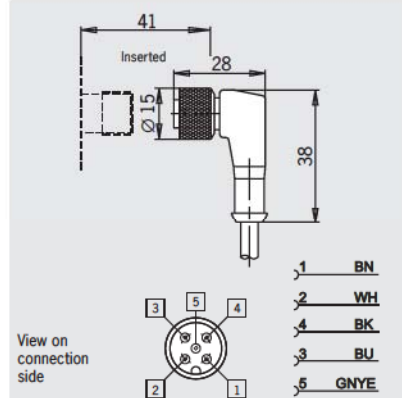

Plug connectors SGLF and SWLF with cable

For safety switches series NZ and N1A

- ▶ Plug connector M12 with cable
- ▶ 90° angled optional

Cable

Cable sleeve PUR, color black, halogen-free, flame retardant. Reduction of toxic gases and smoke in case of fire. Wire cross-section 0.34 mm².

Plug connector SGLF with cable M12 plug, 5-pin

Dimension drawings

Plug connector SWLF with cable angled, M12 plug, 5-pin

Ordering table

Type	Number of pins	Version	Cable length 5 m
SGLF	5	Female plug M12 for male plug SVM5	073 461 SGLF5-5000P
SWLF	5	Female plug M12 angled for male plug SVM5	073 462 SWLF5-5000P

Cable glands

- ▶ M12 x 1.5
- ▶ M16 x 1.5
- ▶ M20 x 1.5

Cable glands

Suitable for various cable diameters. Versions available in plastic and metal.

Item	Thread	Cable Ø [mm]	A [mm]	B [mm]	E [mm]	SW [mm]
EKV.12/04	M12 x 1.5	4 - 6.5	20	5	15.5	14
EKV.16/04	M16 x 1.5	4 - 6.5	20	6	20	18
EKP.16/05	M16 x 1.5	5 - 10	28	8	22	20
EKV.16/06	M16 x 1.5	6.5 - 9.5	20	6	20	18
EKV.20/06	M20 x 1.5	6.5 - 9.5	20	6	24.4	22
EKP.20/06	M20 x 1.5	6 - 12	26	11	27	24
EKV.20/09	M20 x 1.5	9 - 13	20	6	24.4	22
EKV.12/06	NPT 1/2"	6 - 12	22	13	27	24
EKVPO.12/06	NPT 1/2"	6 - 12	26	13	27	24

Ordering table

Thread	Version	Material	
		Metal	Plastic
M12 x 1.5	Cable diameter 4 - 6.5 mm	086 327 EKVM12/04	-
	Cable diameter 4 - 6.5 mm	086 328 EKVM16/04	-
M16 x 1.5	Cable diameter 5 - 10 mm	-	084 572 EKPM16/05
	Cable diameter 6.5 - 9.5 mm	086 330 EKVM16/06	-
M20 x 1.5	Cable diameter 6 - 12 mm	-	077 679 EKPM20/06
	Cable diameter 6.5 - 9.5 mm	077 683 EKVM20/06	-
	Cable diameter 9 - 13 mm	077 684 EKVM20/09	-
NPT 1/2"	Cable diameter 6 - 12 mm	077 691 EKVN12/06	077 692 EKPON12/06