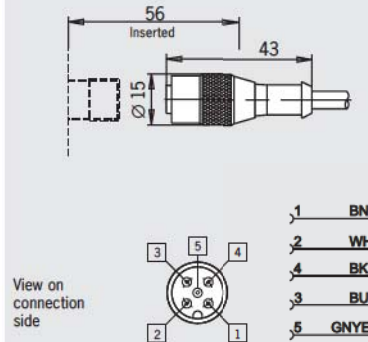

Plug connectors SGLF and SWLF with cable

For safety switches series NZ and N1A

- ▶ Plug connector M12 with cable
- ▶ 90° angled optional

Cable

Cable sleeve PUR, color black, halogen-free, flame retardant. Reduction of toxic gases and smoke in case of fire. Wire cross-section 0.34 mm².

Plug connector SGLF with cable M12 plug, 5-pin

Dimension drawings

Plug connector SWLF with cable angled, M12 plug, 5-pin

Ordering table

Type	Number of pins	Version	Cable length 5 m
SGLF	5	Female plug M12 for male plug SVM5	073 461 SGLF5-5000P
SWLF	5	Female plug M12 angled for male plug SVM5	073 462 SWLF5-5000P

Cable glands

- ▶ M12 x 1.5
- ▶ M16 x 1.5
- ▶ M20 x 1.5

Cable glands

Suitable for various cable diameters. Versions available in plastic and metal.

Item	Thread	Cable Ø [mm]	A [mm]	B [mm]	E [mm]	SW [mm]
EKV.12/04	M12 x 1.5	4 - 6.5	20	5	15.5	14
EKV.16/04	M16 x 1.5	4 - 6.5	20	6	20	18
EKP.16/05	M16 x 1.5	5 - 10	28	8	22	20
EKV.16/06	M16 x 1.5	6.5 - 9.5	20	6	20	18
EKV.20/06	M20 x 1.5	6.5 - 9.5	20	6	24.4	22
EKP.20/06	M20 x 1.5	6 - 12	26	11	27	24
EKV.20/09	M20 x 1.5	9 - 13	20	6	24.4	22
EKV.12/06	NPT 1/2"	6 - 12	22	13	27	24
EKVPO.12/06	NPT 1/2"	6 - 12	26	13	27	24

Ordering table

Thread	Version	Material	
		Metal	Plastic
M12 x 1.5	Cable diameter 4 - 6.5 mm	086 327 EKVM12/04	-
	Cable diameter 4 - 6.5 mm	086 328 EKVM16/04	-
M16 x 1.5	Cable diameter 5 - 10 mm	-	084 572 EKPM16/05
	Cable diameter 6.5 - 9.5 mm	086 330 EKVM16/06	-
M20 x 1.5	Cable diameter 6 - 12 mm	-	077 679 EKPM20/06
	Cable diameter 6.5 - 9.5 mm	077 683 EKVM20/06	-
	Cable diameter 9 - 13 mm	077 684 EKVM20/09	-
NPT 1/2"	Cable diameter 6 - 12 mm	077 691 EKVN12/06	077 692 EKPON12/06